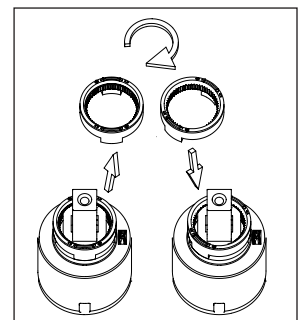

nivitoTM

Art nr: RH-310-EX
Polished Stainless steel

EAN nr:
7350051951435

RhythmExtended

- Kitchen taps
- Soft PEX® hoses
- Cut-out dimension 35 mm**
- Swivel range 360° and 150°
- Ceramic cartridge
- Pull down hose

Technical specification

Application area: Tap water,
Pressure certified: 16 bar EN 817
The product meets the requirements of: NS-EN ISO/IEC 17065
Working pressure: 50 - 1000 kPa
Test pressure max 1600 kPa
Hot water connection: max. 80 ° C
Sound class: 1

Soft PEX® connections approved with DWGW
Length of connecting hose: 500mm
Type approved according to Sintef nr: PS 3552
The product meets the requirements of: NS-EN ISO/IEC 17065
Issued: 09.05.2019 Valid until: 01.06.2024
www.sintefcertification.no

Cartridge:

Kerox 35 mm
Endurance test: EN 817 70 000 cycles
ASME A 112.18.1M 500 000 cycles
Pressure test:
Pneumatic: 6 bar / 87 psi
Hydraulic: 35 bar / 500 psi

With volume limit screw

With hot limit ring