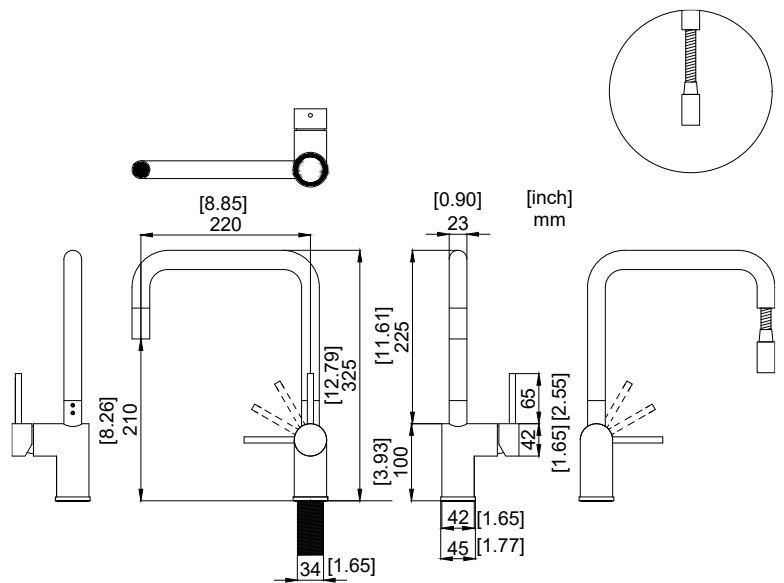

nivitoTM

Art nr: RH-310-EX
Polished Stainless steel

EAN nr:
7350051951435

RhythmExtended

- Kitchen taps
- Soft PEX® hoses
- Cut-out dimension 35 mm**
- Swivel range 360° and 150°
- Ceramic cartridge
- Pull down hose

Technical specification

Application area: Tap water,
Pressure certified: 16 bar EN 817
The product meets the requirements of: NS-EN ISO/IEC 17065
Working pressure: 50 - 1000 kPa
Test pressure max 1600 kPa
Hot water connection: max. 80 ° C
Sound class: 1

Soft PEX® connections approved with DWGW
Length of connecting hose: 500mm
Type approved according to Sintef nr: PS 3552
The product meets the requirements of: NS-EN ISO/IEC 17065
Issued: 09.05.2019 Valid until: 01.06.2024
www.sintefcertification.no

Cartridge:

Kerox 35 mm
Endurance test: EN 817 70 000 cycles
ASME A 112.18.1M 500 000 cycles
Pressure test:
Pneumatic: 6 bar / 87 psi
Hydraulic: 35 bar / 500 psi

With volume limit screw

With hot limit ring