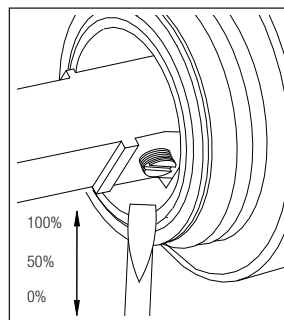

nivitoTM

Art nr: RH-310-EX
Polished Stainless steel

EAN nr:
7350051951435

RhythmExtended

- Kitchen taps
- Soft PEX® hoses
- Cut-out dimension 35 mm**
- Swivel range 360° and 150°
- Ceramic cartridge
- Pull down hose

Technical specification

Application area: Tap water,
Pressure certified: 16 bar EN 817
The product meets the requirements of: NS-EN ISO/IEC 17065
Working pressure: 50 - 1000 kPa
Test pressure max 1600 kPa
Hot water connection: max. 80 ° C
Sound class: 1

Soft PEX® connections approved with DWGW
Length of connecting hose: 500mm
Type approved according to Sintef nr: PS 3552
The product meets the requirements of: NS-EN ISO/IEC 17065
Issued: 09.05.2019 Valid until: 01.06.2024
www.sintefcertification.no

Cartridge:

Kerox 35 mm
Endurance test: EN 817 70 000 cycles
ASME A 112.18.1M 500 000 cycles
Pressure test:
Pneumatic: 6 bar / 87 psi
Hydraulic: 35 bar / 500 psi

With volume limit screw

With hot limit ring