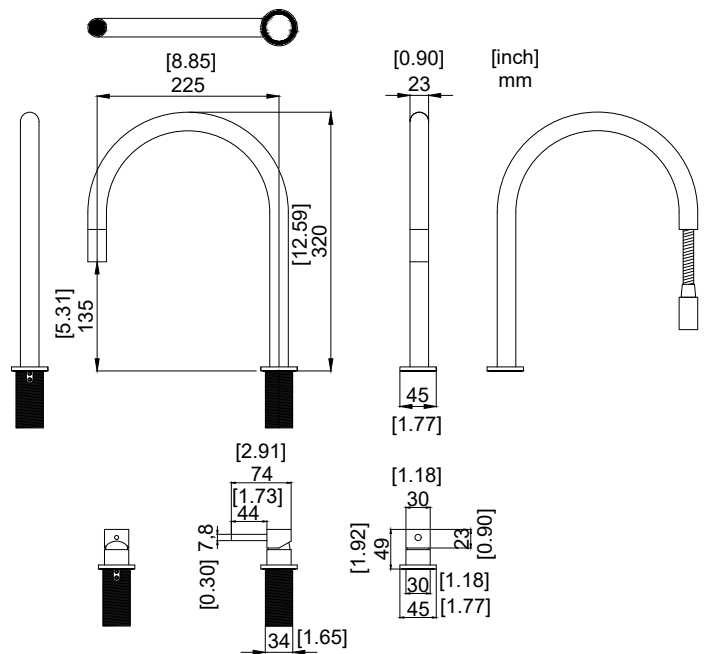

nivitoTM

Art nr: RH-150-VI

Brushed Copper Stainless steel

EAN nr:

7350051951596

Vision.

- Kitchen taps
- Soft PEX® hoses
- Cut-out dimension 35 mm**
- Swivel range 360° and 150°
- Ceramic cartridge
- The copper does not oxidize
- Pull down hose

Technical specification

Application area: Tap water,
Pressure test: 16 bar
Working pressure: 50 - 1000 kPa
Test pressure max 1600 kPa
Hot water connection: max. 80 ° C
Sound class: 1
Soft PEX® connections approved with DWGW
Length of connecting hose: 500mm

Single lever cartridge 25mm
Rotation angle: 90°
Endurance test: EN 817 70 000 cycles
ASME A 112.18.1M 500 000 cycles
Pressure test:
Burst pressure: >35 bar

Recommended dimensions