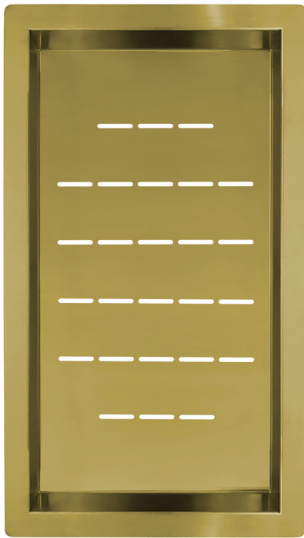

nivitoTM

Art nr: CU-WB-240-BB
Brushed brass Stainless steel

EAN nr:
7350051951961

Cube 240

Cube.

-Wash Bowl

- Brushed brass Stainless steel
- 18 G, 1,2mm steel